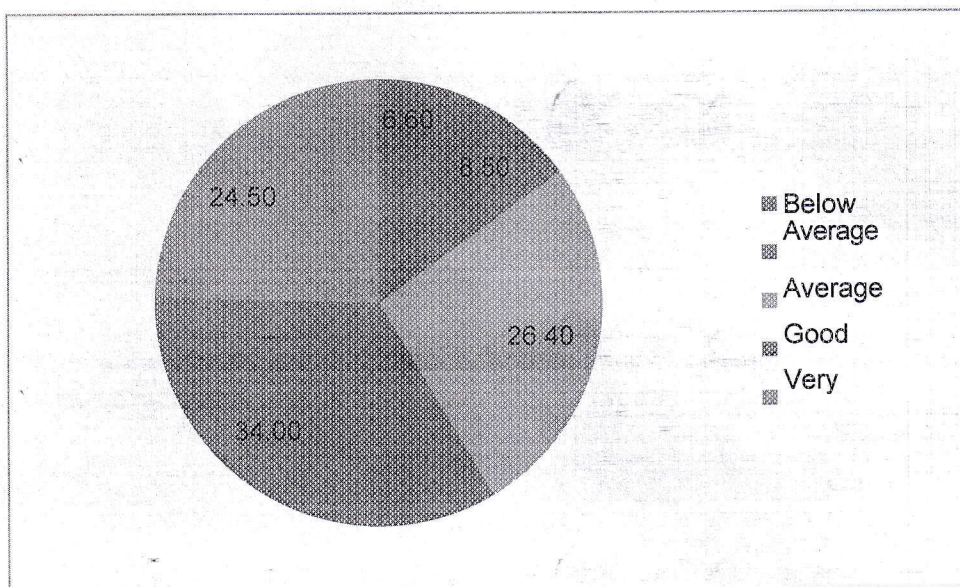

7. Library, online resources & internet facilities offered by institute

Library, online resources & internet facilities offered by institute	Excellent	Very Good	Good	Average	Below Average
% Response	24.5	34	26.4	8.5	6.6

8. Overall learning experience in terms of relevance to real time experience

Overall learning experience in terms of relevance to real time experience	Excellent	Very Good	Good	Average	Below Average
% Response	33.3	35.2	23.8	4.2	3.5